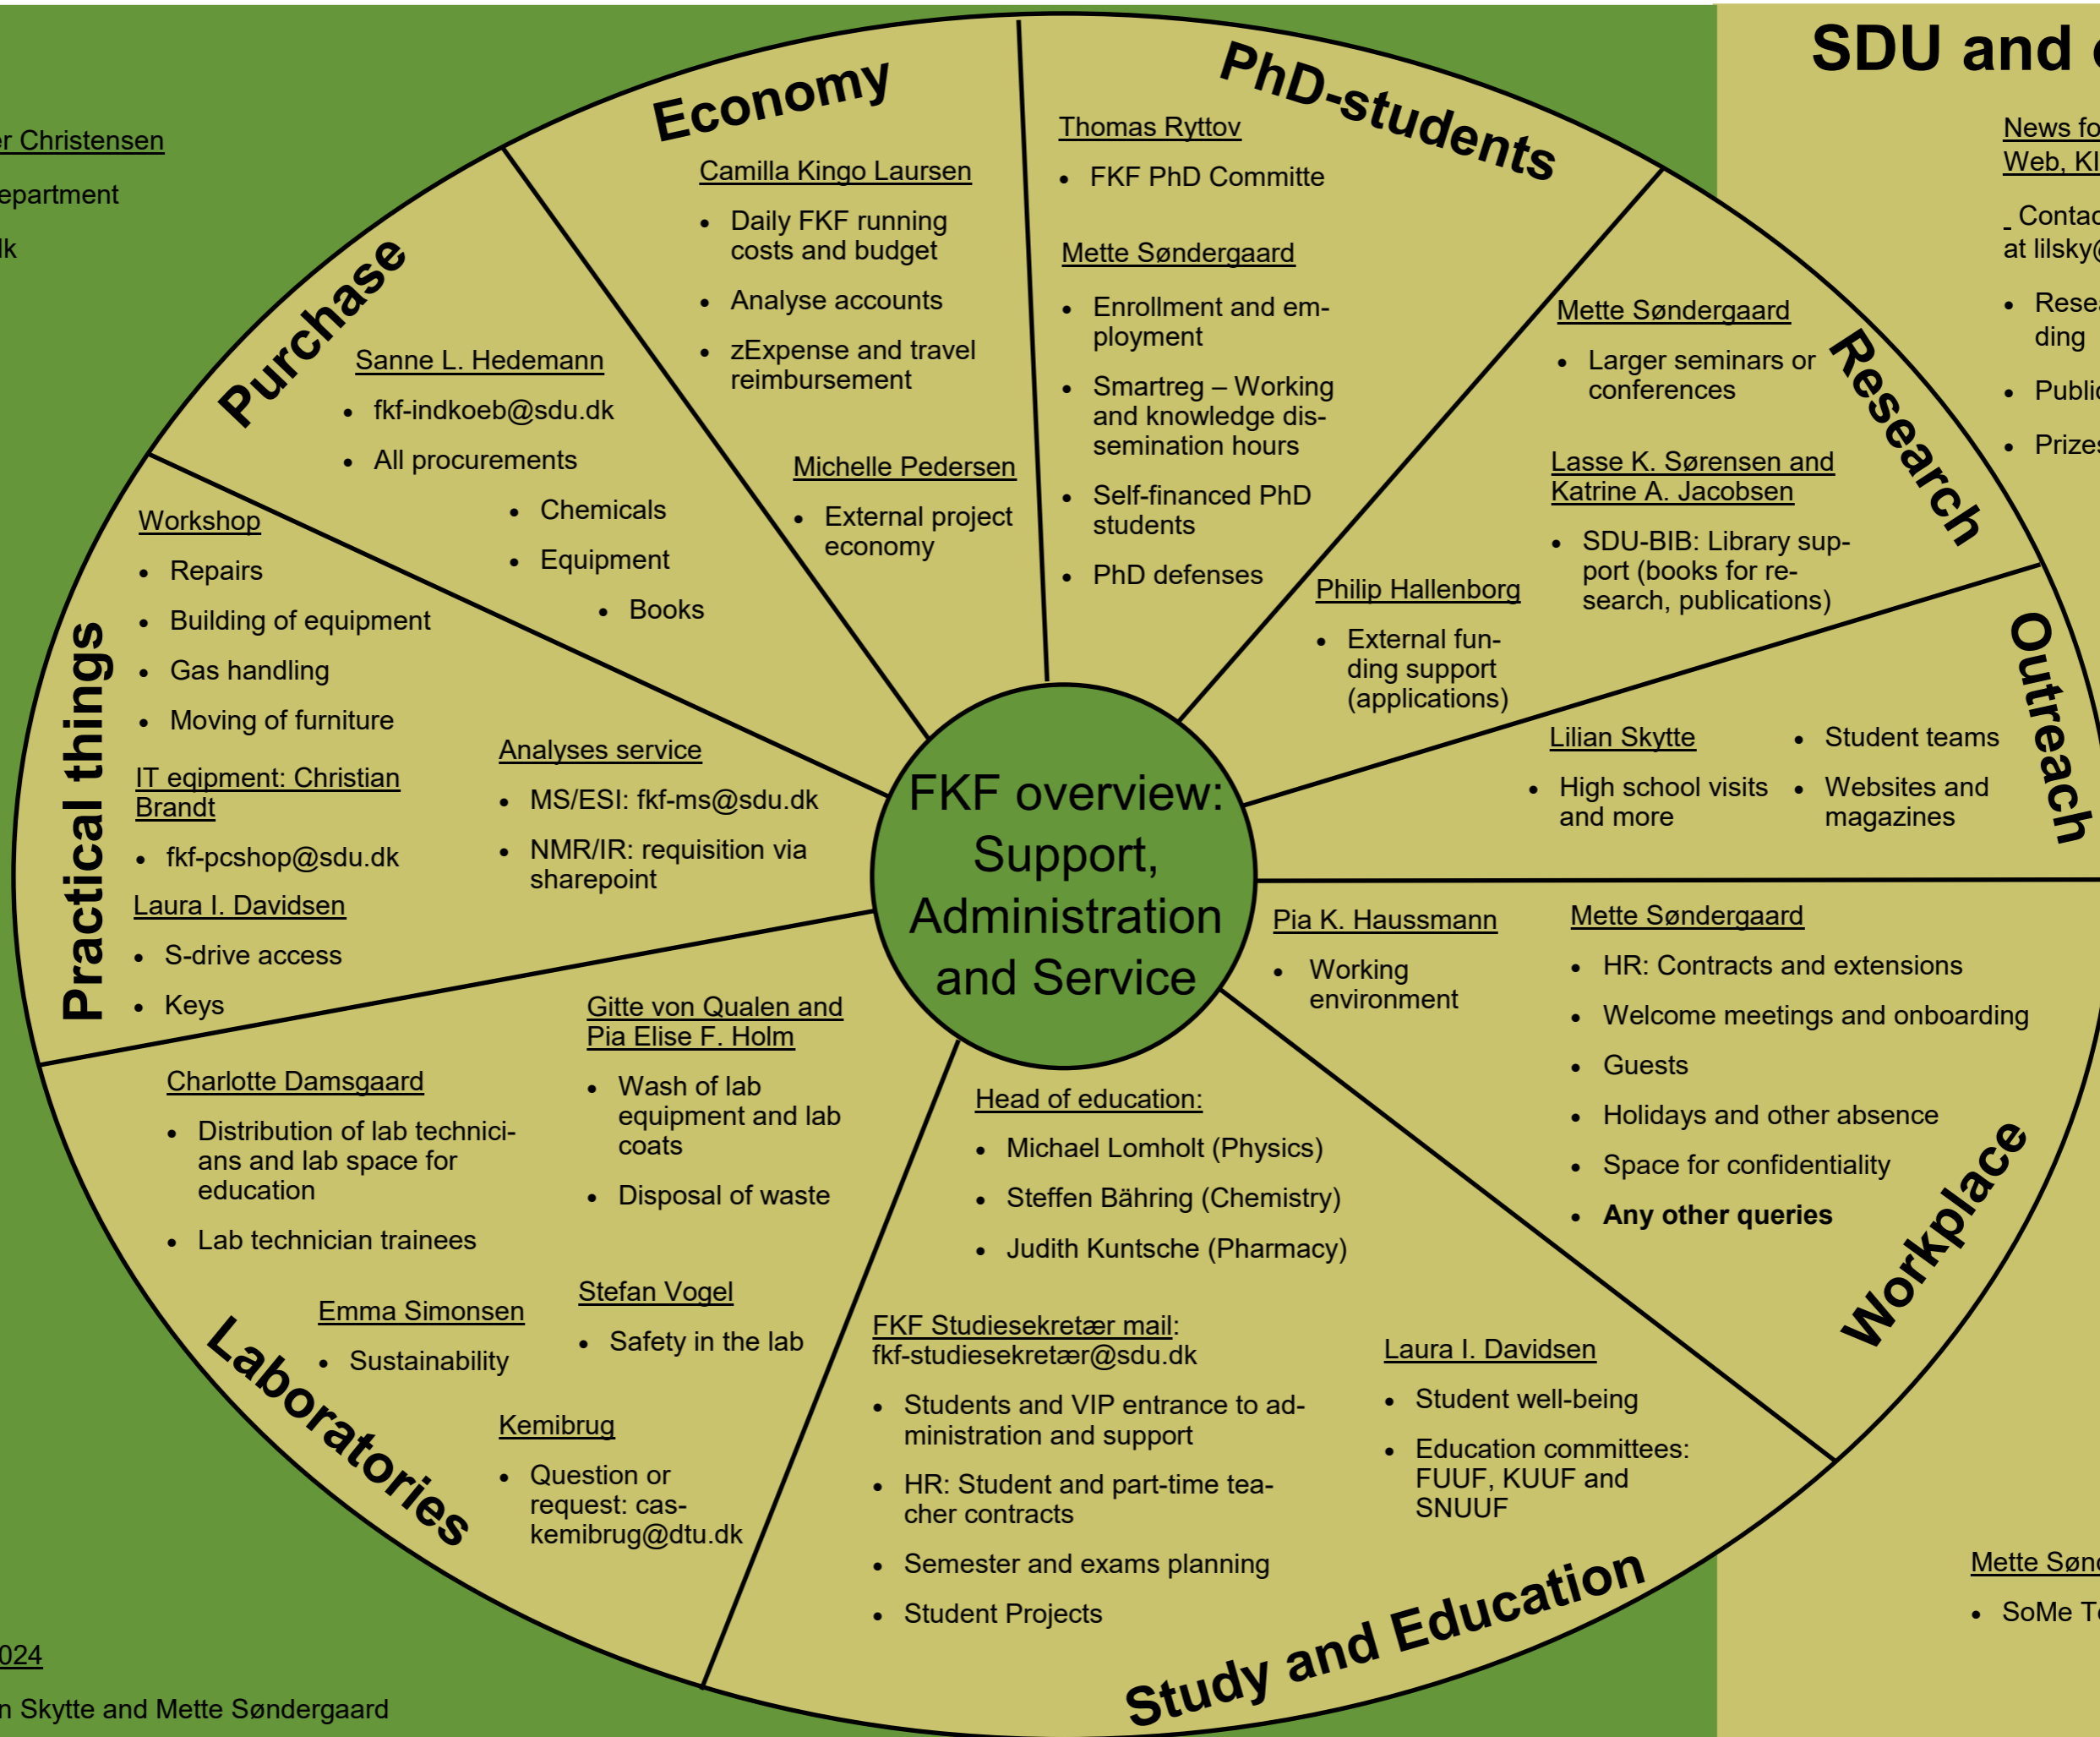

FKF

Lars Porskjær Christensen

- Head of Department
- lpc@sdu.dk

SDU and outside

News for LinkedIn, Web, KIK, and Inforella

Contact Lilian Skytte at lilsky@sdu.dk

- Research and funding
- Publications
- Prizes

Version: June 2024

- Contact: Lilian Skytte and Mette Søndergaard